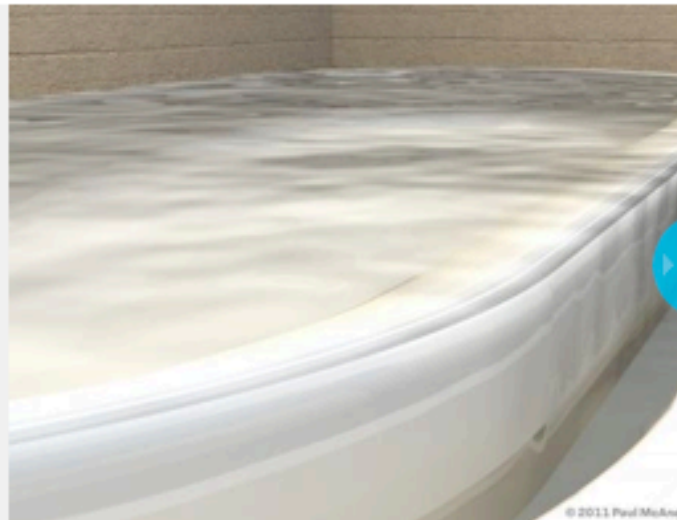

Eco-finity Spa-th

In Baths | Paul McAnearny Architects

★★★★★ 2 votes

Product Images

Stories about Eco-finity Spa-th (1)

Paul McAnearny...
as
Manufacturer

Add Story

More

Request Documentation

Story by Paul McAnearny Architects

Wed, 17 August 2011

Paul McAnearny Architects have explored a new innovative bathing experience, developing a design concept which combines functionality, sustainability and the high quality infinity design detail normally associated with luxury.

The infinity detail as it stands is inappropriate for 21st century home bathing, the waste water produced from an overflowing bath would be highly inefficient and unreasonable. Our design incorporates a recycling tank, that filters and recovers all used water for toilet flushing etc, making the infinity detail desirable, sustainable, ecological hence "Eco-finity". Finally the spa and 5* hotel essential core experience comes home to our bathrooms, hence the Spa-th.

Concealed around the inner edge of the bath is a 360° grab rail, built in to the infinity detail. It provides a practical solution whilst not interrupting the elegant minimal design. The "Spa-th" is built from Kaldewei's 3.5mm steel enamel and has a self cleaning surface.

Eco-finity Screen Spa-th for Kaldewei

Once we conceived the Eco-finity Spa-th we developed a top of the range version of it, integrating a dynamic 360° transparent screen for a never before seen approach to relaxing in the bath. The TOLED screen can be raised or lowered by a hydraulic lift mechanism, enclosing the bather in the material of their choice, truly creating a luxurious cocoon from the world outside. The bath is intended to act as a Wi-Fi device, the user will simply need to play their computer or phone apps on their screen and set the preferences for the individuals bespoke content, as they would on any other device. From pure luxury and indulgence with TV, films or virtual candles to huge therapeutic potential in the form of light and water treatments, the possibilities for the Eco-finity Screen Spa-th are infinite.

Read More

Tags